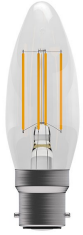

4W LED Dimmable Filament Candle - BC, Clear, 2700K - 05305

TECHNICAL SPECIFICATION

Name	4W LED Dimmable Filament Candle - BC, Clear, 2700K
Volts	240
Watts	4
Cap	BC/B22
Colour/Finish	Clear
Colour Temp (K)	2700
Life	15000
Lumens	470
Beam Angle	300
Dimmable?	True
CRI (ra)	>80
Hertz(Hz)	50/60
Switching Cycles	8000
Equivalent Watts	-
Energy Rating	A++
Energy Consumption (kWh/1000h)	4
IP Rating	-
Cutout Diameter (mm)	-
Depth (mm)	-
Diameter (mm)	35
Height (mm)	90
Length (mm)	-
Width (mm)	-
Weight (kg)	0.02500
MOQ	1
Box Quantity	10
Single Carton Depth (cm)	4.00000
Single Carton Height (cm)	11.00000
Single Carton Width (cm)	4.00000
Single Carton Weight (kg)	0.03500
Outer Box Depth (cm)	24.00000
Outer Box Height (cm)	26.00000
Outer Box Width (cm)	48.00000
Outer Box Weight (kg)	3.70000