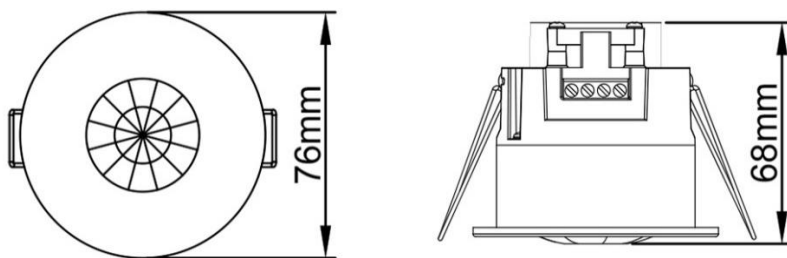

# Product Dimensions

## KSR8405

ØCut out

64mm

KSR Lighting is constantly developing and improving its products. For this reason, all product descriptions in this data sheet are intended as a general guide, and KSR may change specifications from time to time in the interest of product development, without prior notification or public announcement. All descriptions in this data sheet present only general particulars of the goods to which they refer and shall not form part of any contract. Data in this guide has been obtained in controlled experimental conditions. However, KSR Lighting cannot accept any liability arising from the reliance on such data to the extent permitted.