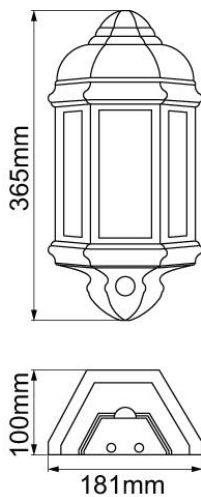

PIR Specification

Detection Range	130°
Reach	0-12m
Time Settings	5 sec – 5mins Adjustable
Light Control	5-2000Lux

Construction

Body: Polycarbonate
Diffuser: Opal Polycarbonate

Standards

BSEN60598-1:2015 Luminaires – Part 1: General requirements and tests

In Conformity with

ERP Energy related products directive 2009/125/EC
RoHS Restriction of hazardous substances 2011/65/EU

www.ksrlighting.com

Product Dimensions

KSR1158BLK

KSR1159BLK

KSR Lighting is constantly developing and improving its products. For this reason, all product descriptions in this data sheet are intended as a general guide, and KSR may change specifications from time to time in the interest of product development, without prior notification or public announcement. All descriptions in this data sheet present only general particulars of the goods to which they refer and shall not form part of any contract. Data in this guide has been obtained in controlled experimental conditions. However, KSR Lighting cannot accept any liability arising from the reliance on such data to the extent permitted.