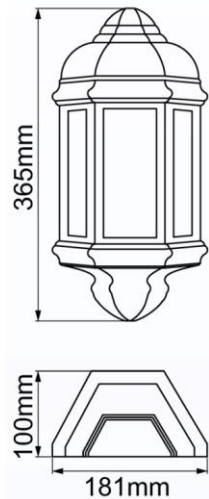

Product Dimensions