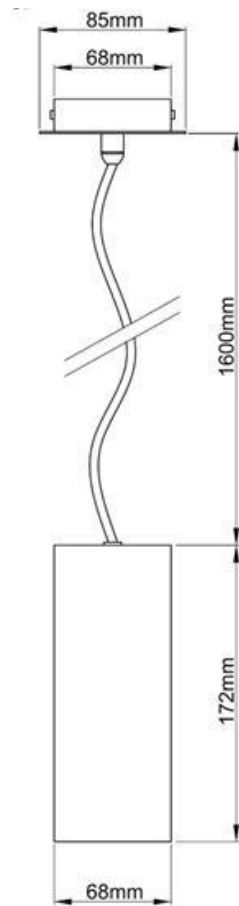

Product Specification

Product Code	Product Description	Wattage (W)	CCT (K)	Lumens (lm)	Protection Class
KSRLP932	Barro GU10 Pendant light	50w max	Varies	Varies	I
Lamp Options					
KSRLP932	7w 3000K dimmable LED GU10 Lamp	7w	3000K	560	I
KSRLP933	7w 4000K dimmable LED GU10 Lamp	7w	4000K	600	I

Product Dimensions

KSR Lighting is constantly developing and improving its products. For this reason, all product descriptions in this data sheet are intended as a general guide, and KSR may change specifications from time to time in the interest of product development, without prior notification or public announcement. All descriptions in this data sheet present only general particulars of the goods to which they refer and shall not form part of any contract. Data in this guide has been obtained in controlled experimental conditions. However, KSR Lighting cannot accept any liability arising from the reliance on such data to the extent permitted.