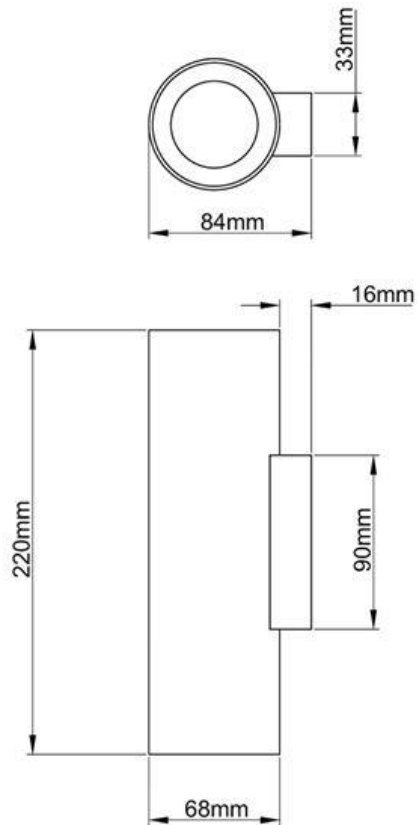

Product Specification

Product Code	Product Description	Wattage (W)	CCT (K)	Lumens (lm)	Protection Class
KSRLP932	Barro Up & Down GU10 Wall light	50w max	Varies	Varies	I
Lamp Options					
KSRLP932	7w 3000K dimmable LED GU10 Lamp	7w	3000K	560	I
KSRLP933	7w 4000K dimmable LED GU10 Lamp	7w	4000K	600	I

Construction

Body: Aluminium

Standards

BSEN60598-1:2015 Luminaires – Part 1: General requirements and tests

In Conformity with

LVD Low voltage directive 2014/35/EU
EMC Electromagnetic compatibility directive 2014/30/EU
ERP Energy related products directive 2009/125/EC
RoHS Restriction of hazardous substances 2011/65/EU

Product Dimensions

KSR Lighting is constantly developing and improving its products. For this reason, all product descriptions in this data sheet are intended as a general guide, and KSR may change specifications from time to time in the interest of product development, without prior notification or public announcement. All descriptions in this data sheet present only general particulars of the goods to which they refer and shall not form part of any contract. Data in this guide has been obtained in controlled experimental conditions. However, KSR Lighting cannot accept any liability arising from the reliance on such data to the extent permitted.