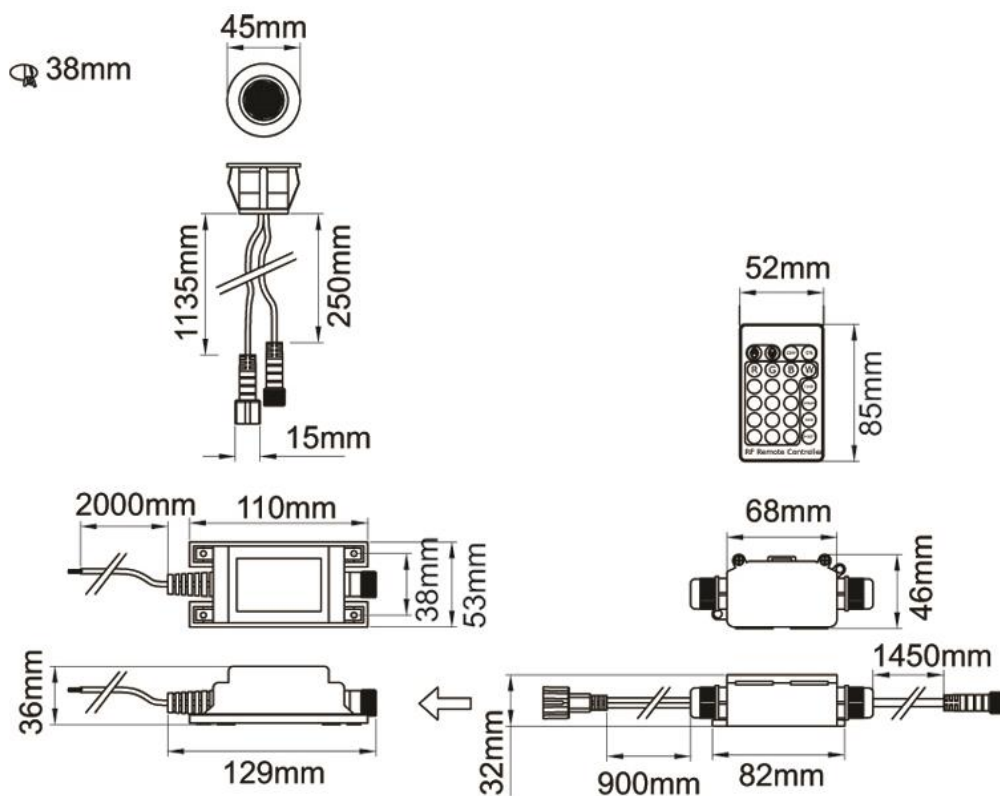

Comes with a 2 year warranty for your peace of mind.

Product Features

- 2 year warranty
- Class II (Heads Class III)
- IP67 (IP20 remote)
- Instant on
- 10x 0.4W RGB LED heads
- Controllable via a RF signal receiver and hand remote control
- Effective control range up to 30m
- Driver supplied
- Decking installations only

Product Specification

Product Code	Product Description	Wattage (W)	CCT (K)	Energy Efficiency Class	Protection Class
KSR1334RGB	Cabello 10x 0.4W RGB LED 10 Light Decking Kit	10x 0.4W	RGB	A	II

Nominal voltage	240VAC
Operating frequency	50Hz
Ambient temperature range	-10°C~+40°C
Start time	< 0.5 sec
IP rating	67
Supply Cable	H05RN-F 2x 1.0mm ²

Construction

Body: Plastic
Rim: 304 Stainless Steel

Standards

BSEN60598-1:2015 Luminaires – Part 1: General requirements and tests
BSEN60598-2.2:2012 Luminaires – Part 2: Particular Requirements Recessed Luminaires

Product Dimensions

KSR Lighting is constantly developing and improving its products. For this reason, all product descriptions in this data sheet are intended as a general guide, and KSR may change specifications from time to time in the interest of product development, without prior notification or public announcement. All descriptions in this data sheet present only general particulars of the goods to which they refer and shall not form part of any contract. Data in this guide has been obtained in controlled experimental conditions. However, KSR Lighting cannot accept any liability arising from the reliance on such data to the extent permitted.