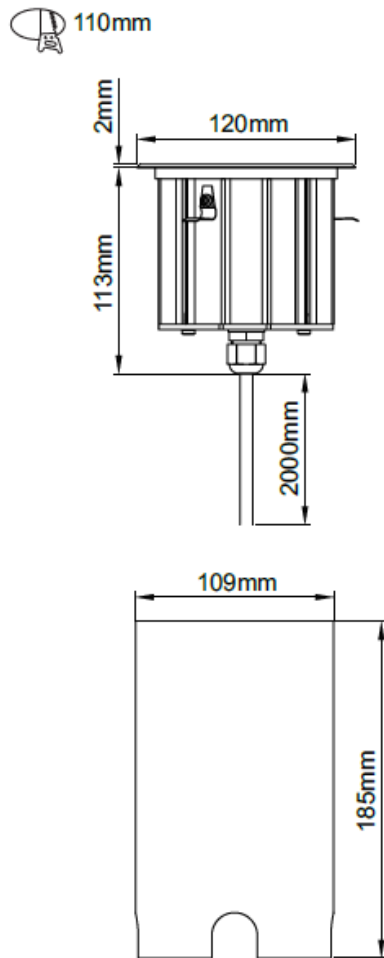

Construction

Body:	Extruded Aluminium
Rim:	AISI 316L Stainless Steel
Diffuser:	Transparent Glass

Standards

BSEN60598-1:2015 Luminaires – Part 1: General requirements and tests

In Conformity with

LVD	Low voltage directive 2014/35/EU
EMC	Electromagnetic compatibility directive 2014/30/EU
ERP	Energy related products directive 2009/125/EC
RoHS	Restriction of hazardous substances 2011/65/EU

Product Dimensions

KSR Lighting is constantly developing and improving its products. For this reason, all product descriptions in this data sheet are intended as a general guide, and KSR may change specifications from time to time in the interest of product development, without prior notification or public announcement. All descriptions in this data sheet present only general particulars of the goods to which they refer and shall not form part of any contract. Data in this guide has been obtained in controlled experimental conditions. However, KSR Lighting cannot accept any liability arising from the reliance on such data to the extent permitted.