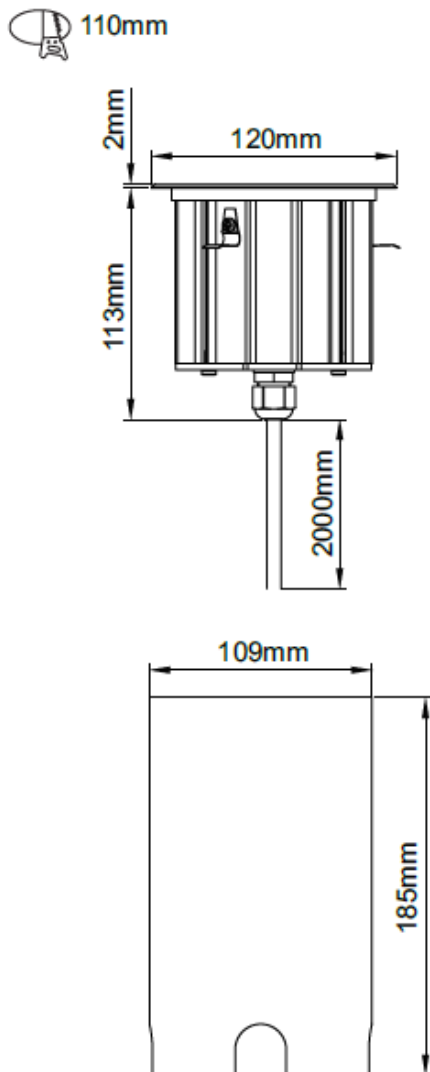

Construction

Body:	Extruded Aluminium
Rim:	AISI 316L Stainless Steel
Diffuser:	Transparent Glass

Standards

BSEN60598-1:2015 Luminaires – Part 1: General requirements and tests

In Conformity with

LVD	Low voltage directive 2014/35/EU
EMC	Electromagnetic compatibility directive 2014/30/EU
ERP	Energy related products directive 2009/125/EC
RoHS	Restriction of hazardous substances 2011/65/EU

Product Dimensions

KSR Lighting is constantly developing and improving its products. For this reason, all product descriptions in this data sheet are intended as a general guide, and KSR may change specifications from time to time in the interest of product development, without prior notification or public announcement. All descriptions in this data sheet present only general particulars of the goods to which they refer and shall not form part of any contract. Data in this guide has been obtained in controlled experimental conditions. However, KSR Lighting cannot accept any liability arising from the reliance on such data to the extent permitted.