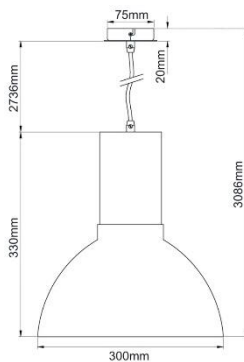

Nominal voltage	220~240V
Operating frequency	50-60Hz
Ambient temperature range	-20°C~+40°C
Start time	< 0.5 sec
Beam angle	55°
IP rating	20

Construction

Body: Aluminium
 Diffuser: Polycarbonate

Standards

Product Dimensions

KSR7270-7274

KSR7275-7279

KSR7306-7308

KSR7309-7311

KSR Lighting is constantly developing and improving its products. For this reason, all product descriptions in this data sheet are intended as a general guide, and KSR may change specifications from time to time in the interest of product development, without prior notification or public announcement. All descriptions in this data sheet present only general particulars of the goods to which they refer and shall not form part of any contract. Data in this guide has been obtained in controlled experimental conditions. However, KSR Lighting cannot accept any liability arising from the reliance on such data to the extent permitted.