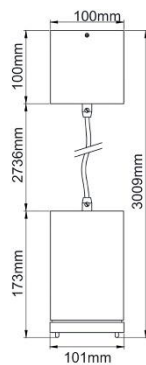

Product Dimensions

KSR7270-7274

KSR7275-7279

KSR7306-7308

KSR7309-7311

KSR Lighting is constantly developing and improving its products. For this reason, all product descriptions in this data sheet are intended as a general guide, and KSR may change specifications from time to time in the interest of product development, without prior notification or public announcement. All descriptions in this data sheet present only general particulars of the goods to which they refer and shall not form part of any contract. Data in this guide has been obtained in controlled experimental conditions. However, KSR Lighting cannot accept any liability arising from the reliance on such data to the extent permitted.