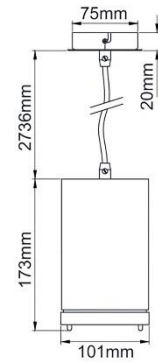

Product Dimensions

KSR7270-7274

KSR7275-7279

KSR7306-7308

KSR7309-7311

KSR Lighting is constantly developing and improving its products. For this reason, all product descriptions in this data sheet are intended as a general guide, and KSR may change specifications from time to time in the interest of product development, without prior notification or public announcement. All descriptions in this data sheet present only general particulars of the goods to which they refer and shall not form part of any contract. Data in this guide has been obtained in controlled experimental conditions. However, KSR Lighting cannot accept any liability arising from the reliance on such data to the extent permitted.