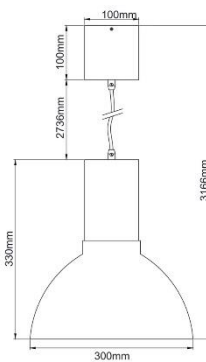

Product Dimensions

KSR7270-7274

KSR7275-7279

KSR7306-7308

KSR7309-7311

KSR Lighting is constantly developing and improving its products. For this reason, all product descriptions in this data sheet are intended as a general guide, and KSR may change specifications from time to time in the interest of product development, without prior notification or public announcement. All descriptions in this data sheet present only general particulars of the goods to which they refer and shall not form part of any contract. Data in this guide has been obtained in controlled experimental conditions. However, KSR Lighting cannot accept any liability arising from the reliance on such data to the extent permitted.