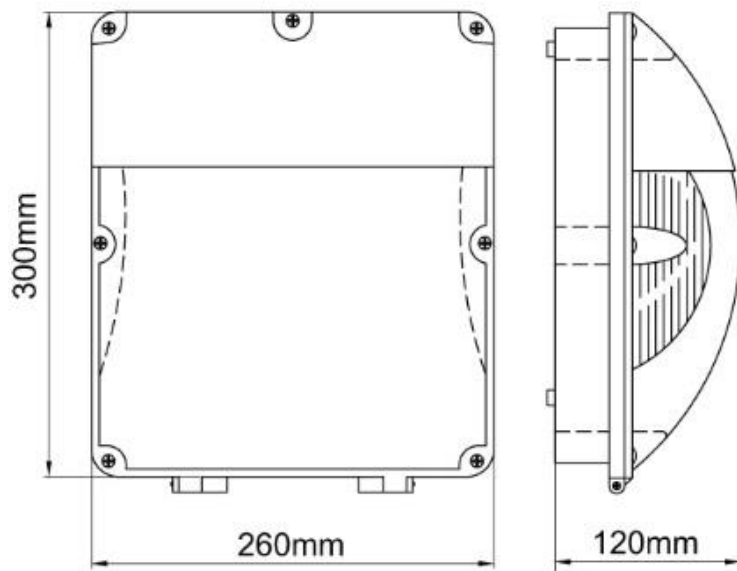

Product Dimensions

KSR Lighting is constantly developing and improving its products. For this reason, all product descriptions in this data sheet are intended as a general guide, and KSR may change specifications from time to time in the interest of product development, without prior notification or public announcement. All descriptions in this data sheet present only general particulars of the goods to which they refer and shall not form part of any contract. Data in this guide has been obtained in controlled experimental conditions. However, KSR Lighting cannot accept any liability arising from the reliance on such data to the extent permitted.