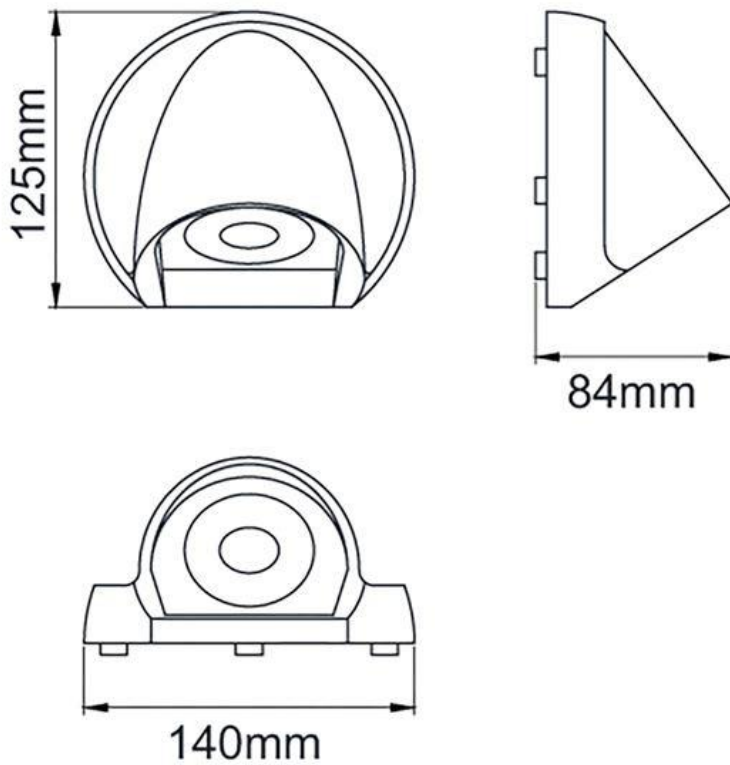

Construction

Body: Cast Aluminium
Lens: Glass

Standards

BSEN60598-1:2015 Luminaires – Part 1: General requirements and tests

In Conformity with

LVD Low voltage directive 2014/35/EU
EMC Electromagnetic compatibility directive 2014/30/EU
ERP Energy related products directive 2009/125/EC
RoHS Restriction of hazardous substances 2011/65/EU

Product Dimensions

KSR Lighting is constantly developing and improving its products. For this reason, all product descriptions in this data sheet are intended as a general guide, and KSR may change specifications from time to time in the interest of product development, without prior notification or public announcement. All descriptions in this data sheet present only general particulars of the goods to which they refer and shall not form part of any contract. Data in this guide has been obtained in controlled experimental conditions. However, KSR Lighting cannot accept any liability arising from the reliance on such data to the extent permitted.