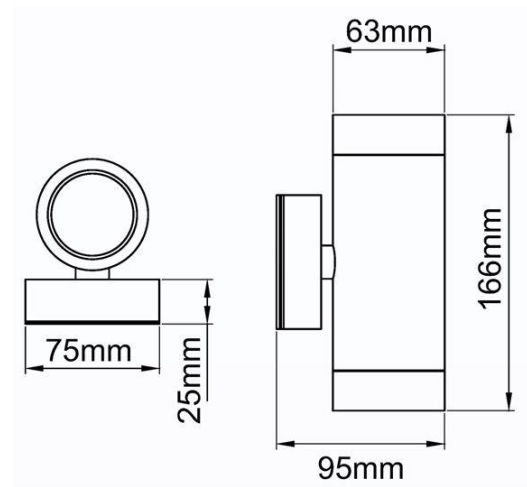

# Product Specification

Product Code	Product Description	Wattage (W)	Lamp Cap	Energy Efficiency Class	Protection Class
KSR1290	Tulua 35W GU10 Single Wall Light	35	GU10	D	I
KSR1291	Tulua III 2x 35W GU10 Up & Down Wall Light	2x 35	2x GU10	D	I
<b>Lamp Options</b>					
KSRLP932	7w 3000K 560 lumen Dimmable LED GU10 Lamp	7w	GU10 LED	A+	I
KSRLP933	7w 4000K 600 lumen Dimmable LED GU10 Lamp	7w	GU10 LED	A+	I

## Product Dimensions

**KSR1290**

**KSR1291**

KSR Lighting is constantly developing and improving its products. For this reason, all product descriptions in this data sheet are intended as a general guide, and KSR may change specifications from time to time in the interest of product development, without prior notification or public announcement. All descriptions in this data sheet present only general particulars of the goods to which they refer and shall not form part of any contract. Data in this guide has been obtained in controlled experimental conditions. However, KSR Lighting cannot accept any liability arising from the reliance on such data to the extent permitted.