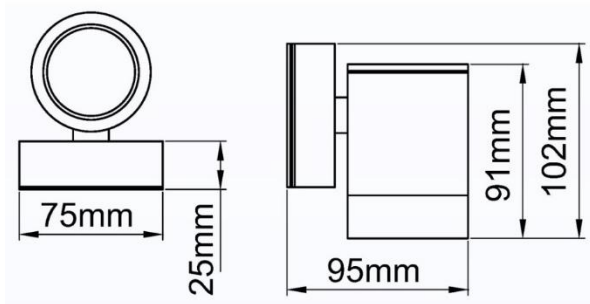

Product Dimensions

KSR1290