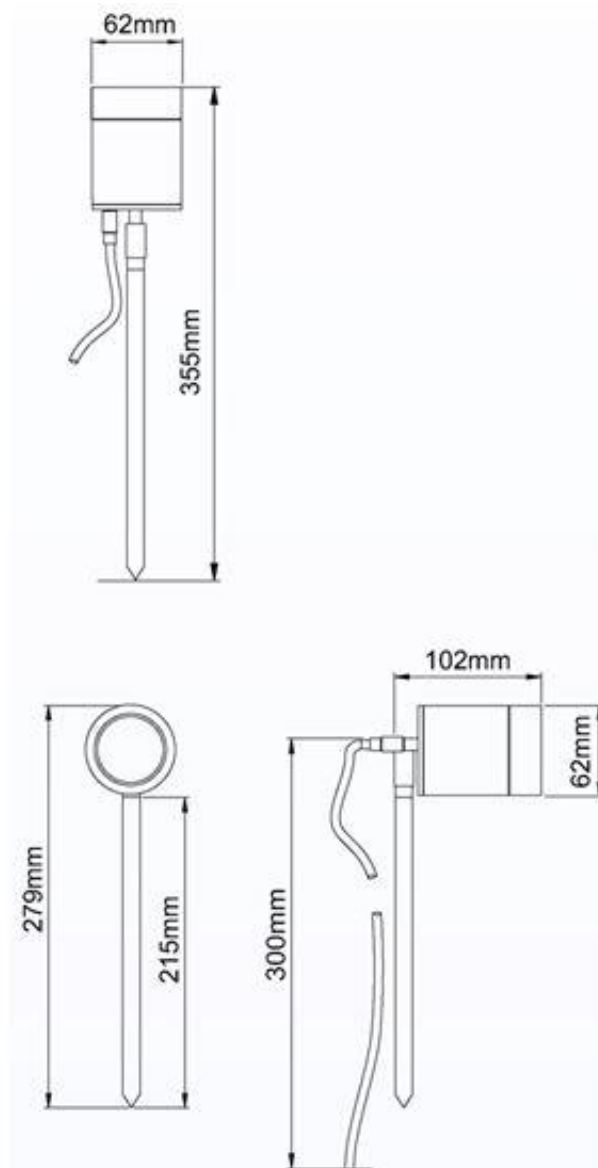

Product Dimensions

KSR Lighting is constantly developing and improving its products. For this reason, all product descriptions in this data sheet are intended as a general guide, and KSR may change specifications from time to time in the interest of product development, without prior notification or public announcement. All descriptions in this data sheet present only general particulars of the goods to which they refer and shall not form part of any contract. Data in this guide has been obtained in controlled experimental conditions. However, KSR Lighting cannot accept any liability arising from the reliance on such data to the extent permitted.