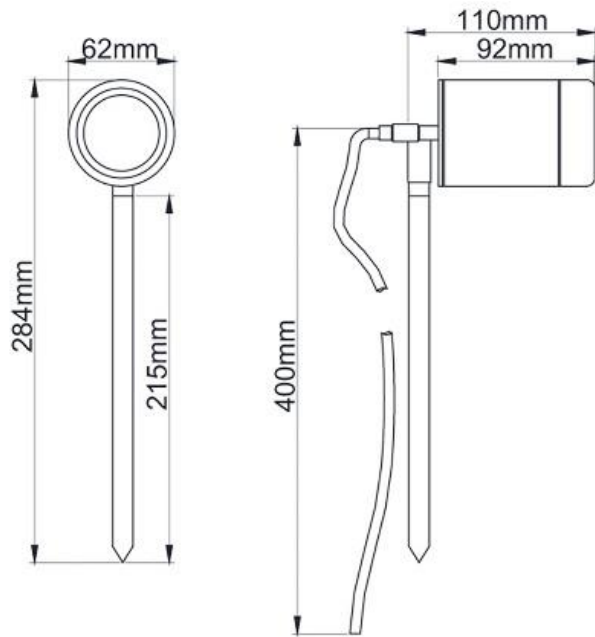

Product Features

- 1 year warranty
- Class I
- GU10 35W Max.
- Stainless Steel
- IP65 Single spot
- Dimmable (lamp dependent)
- 400mm of Pre-wired flex
- Not suitable for high saline areas

Product Specification

Product Code	Product Description	Wattage (W)	Lamp Cap	Energy Efficiency Class	Protection Class
KSRLP932	Tulua III GU10 Single Spike Spotlight Stainless Steel	35W	GU10	D	I
Lamp Options					
KSRLP932	7W 3000K 560Lumen Dimmable LED GU10 Lamp				
KSRLP933	7W 4000K 600Lumen Dimmable LED GU10 Lamp				

Nominal voltage	220~240VAC
Operating frequency	50-60Hz
Power	GU10 35W Max
IP rating	IP65

Construction

Body: 304 Stainless Steel
Lens: Glass

Standards

BSEN60598-1:2015 Luminaires – Part 1: General requirements and tests

In Conformity with

LVD Low voltage directive 2014/35/EU
RoHS Restriction of hazardous substances 2011/65/EU

Product Dimensions

KSR Lighting is constantly developing and improving its products. For this reason, all product descriptions in this data sheet are intended as a general guide, and KSR may change specifications from time to time in the interest of product development, without prior notification or public announcement. All descriptions in this data sheet present only general particulars of the goods to which they refer and shall not form part of any contract. Data in this guide has been obtained in controlled experimental conditions. However, KSR Lighting cannot accept any liability arising from the reliance on such data to the extent permitted.