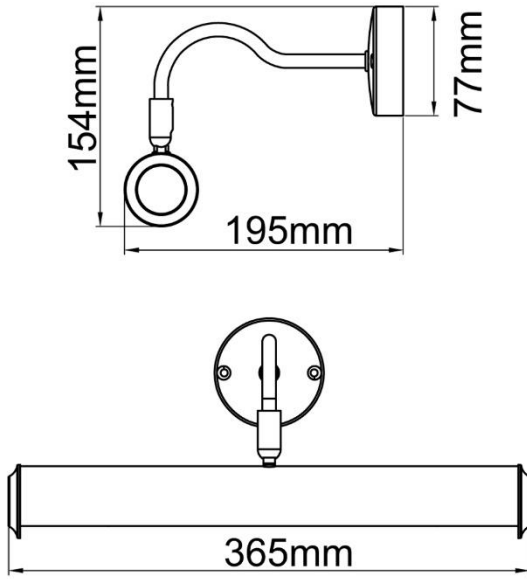

Moya

Picture Light

Wall and Picture Lights

Data Sheet

Product Information

The Moya LED Picture light comes with a 360mm wide Profile which helps illuminate artwork evenly and effectively. These fittings are ideal for residential and architectural applications.

Comes with 1 year warranty.

Product Features

- 1 year warranty
- IP20
- Class I
- Wide 365mm profile
- Supplied in a Polished Brass finish
- Suitable for Up to 60w S15s incandescent lamps or LED equivalent retrofit lamps

Construction

Body: Pressed Steel

Standards

BSEN60598-1:2015 Luminaires – Part 1: General requirements and tests

In Conformity with

LVD Low voltage directive 2014/35/EU
EMC Electromagnetic compatibility directive 2014/30/EU
ERP Energy related products directive 2009/125/EC
RoHS Restriction of hazardous substances 2011/65/EU

Product Dimensions

KSR Lighting is constantly developing and improving its products. For this reason, all product descriptions in this data sheet are intended as a general guide, and KSR may change specifications from time to time in the interest of product development, without prior notification or public announcement. All descriptions in this data sheet present only general particulars of the goods to which they refer and shall not form part of any contract. Data in this guide has been obtained in controlled experimental conditions. However, KSR Lighting cannot accept any liability arising from the reliance on such data to the extent permitted.