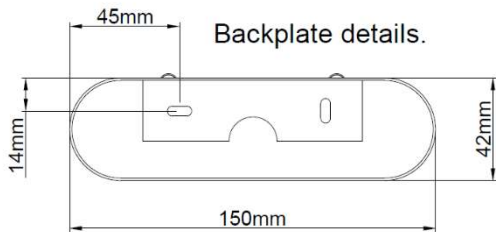

Product Dimensions

KSR Lighting is constantly developing and improving its products. For this reason, all product descriptions in this data sheet are intended as a general guide, and KSR may change specifications from time to time in the interest of product development, without prior notification or public announcement. All descriptions in this data sheet present only general particulars of the goods to which they refer and shall not form part of any contract. Data in this guide has been obtained in controlled experimental conditions. However, KSR Lighting cannot accept any liability arising from the reliance on such data to the extent permitted.