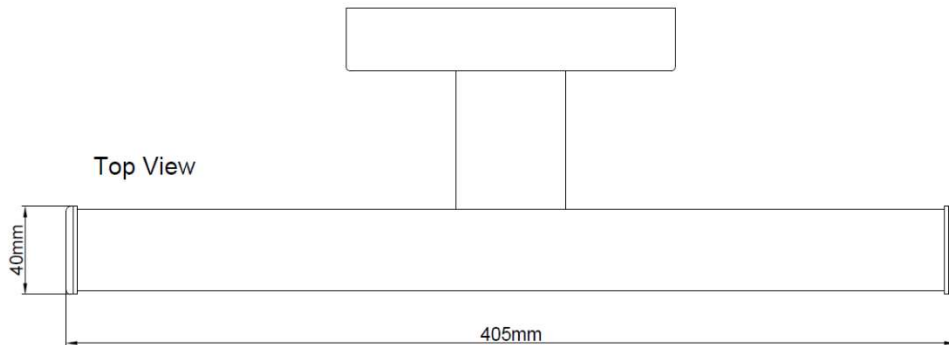

Product Dimensions

KSR Lighting is constantly developing and improving its products. For this reason, all product descriptions in this data sheet are intended as a general guide, and KSR may change specifications from time to time in the interest of product development, without prior notification or public announcement. All descriptions in this data sheet present only general particulars of the goods to which they refer and shall not form part of any contract. Data in this guide has been obtained in controlled experimental conditions. However, KSR Lighting cannot accept any liability arising from the reliance on such data to the extent permitted.