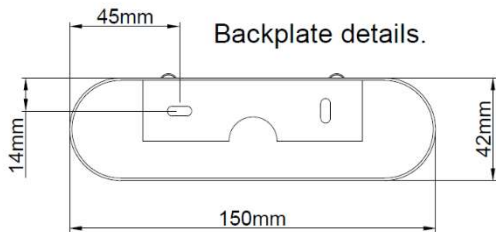

Product Features

- 2-year warranty
- Class II
- IP44
- 8W 4000K LED
- 610 Lumens
- Black or Chrome Finish
- Non-Dimmable
- Fully Integrated driver
- 110 deg beam angle
- L70 – 30,000 Hours

Product Code	Product Description	Wattage (W)	CCT (K)	Lumens (lm)	Energy Efficiency Class 2021	Protection Class
KSR6178	Caserta 8W LED IP44 Bathroom Wall Light	8	4000	610	G	II

Product Specification

Nominal voltage	220~240V
Operating frequency	50-60Hz
Ambient temperature range	0°C~+40°C
Start time	< 0.5 sec
IP rating	44
Beam Angle	110 deg

Construction

Body: Polycarbonate
Diffuser: Polycarbonate

Product Dimensions

KSR Lighting is constantly developing and improving its products. For this reason, all product descriptions in this data sheet are intended as a general guide, and KSR may change specifications from time to time in the interest of product development, without prior notification or public announcement. All descriptions in this data sheet present only general particulars of the goods to which they refer and shall not form part of any contract. Data in this guide has been obtained in controlled experimental conditions. However, KSR Lighting cannot accept any liability arising from the reliance on such data to the extent permitted.