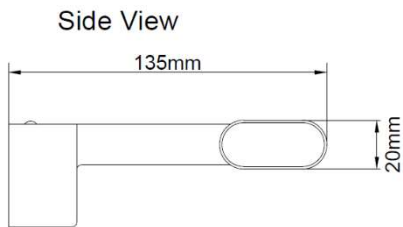

Product Dimensions

KSR Lighting is constantly developing and improving its products. For this reason, all product descriptions in this data sheet are intended as a general guide, and KSR may change specifications from time to time in the interest of product development, without prior notification or public announcement. All descriptions in this data sheet present only general particulars of the goods to which they refer and shall not form part of any contract. Data in this guide has been obtained in controlled experimental conditions. However, KSR Lighting cannot accept any liability arising from the reliance on such data to the extent permitted.