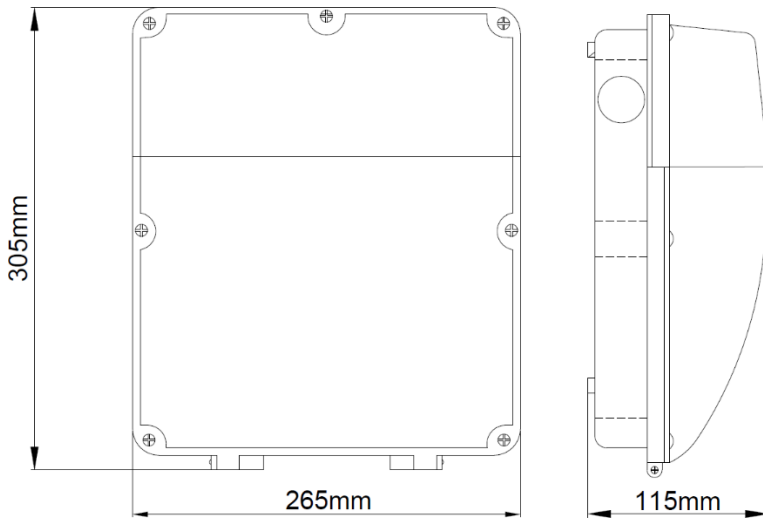

Product Dimensions

KSR Lighting is constantly developing and improving its products. For this reason, all product descriptions in this data sheet are intended as a general guide, and KSR may change specifications from time to time in the interest of product development, without prior notification or public announcement. All descriptions in this data sheet present only general particulars of the goods to which they refer and shall not form part of any contract. Data in this guide has been obtained in controlled experimental conditions. However, KSR Lighting cannot accept any liability arising from the reliance on such data to the extent permitted.