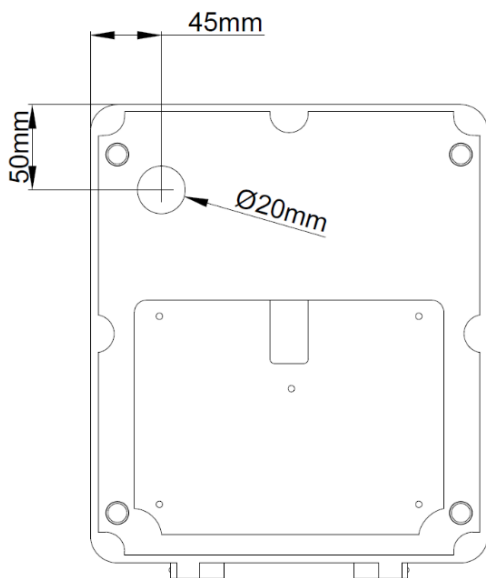

Product Dimensions

KSR Lighting is constantly developing and improving its products. For this reason, all product descriptions in this data sheet are intended as a general guide, and KSR may change specifications from time to time in the interest of product development, without prior notification or public announcement. All descriptions in this data sheet present only general particulars of the goods to which they refer and shall not form part of any contract. Data in this guide has been obtained in controlled experimental conditions. However, KSR Lighting cannot accept any liability arising from the reliance on such data to the extent permitted.