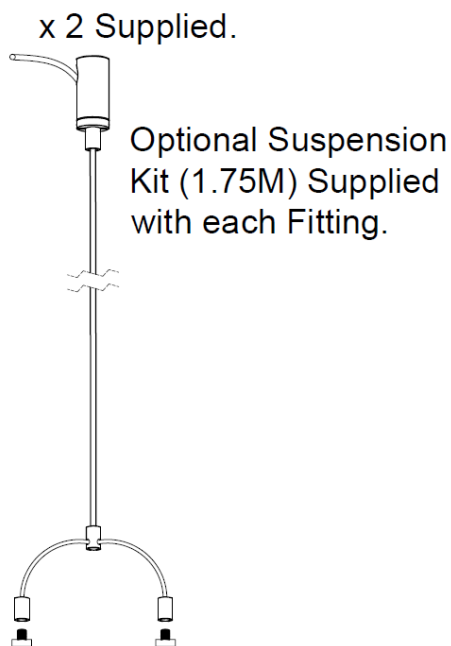

KSR Lighting is constantly developing and improving its products. For this reason, all product descriptions in this data sheet are intended as a general guide, and KSR may change specifications from time to time in the interest of product development, without prior notification or public announcement. All descriptions in this data sheet present only general particulars of the goods to which they refer and shall not form part of any contract. Data in this guide has been obtained in controlled experimental conditions. However, KSR Lighting cannot accept any liability arising from the reliance on such data to the extent permitted.