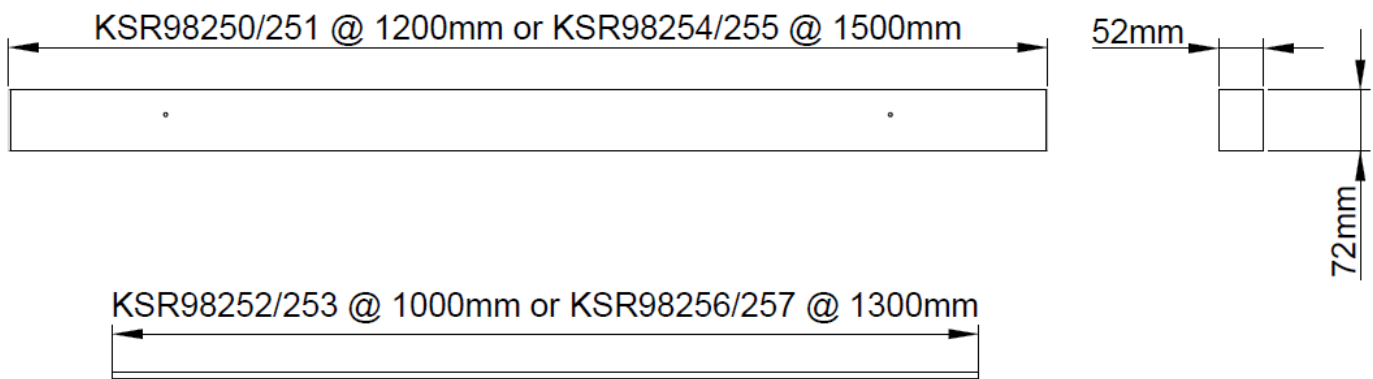

Construction

Body: Aluminium
Lens: Polycarbonate

Standards

BSEN60598-1:2021
BSEN60598-2-22:2014+A1 2020

Luminaires – Part 1: General Requirements and tests
Luminaires – Part 2: Luminaires for Emergency Lighting

In Conformity with

LVD Low voltage directive 2014/35/EU
EMC Electromagnetic compatibility directive 2014/30/EU
ERP Energy related products directive 2019/2020/EU
RoHS Restriction of hazardous substances 2015/863/EU

Product Dimensions