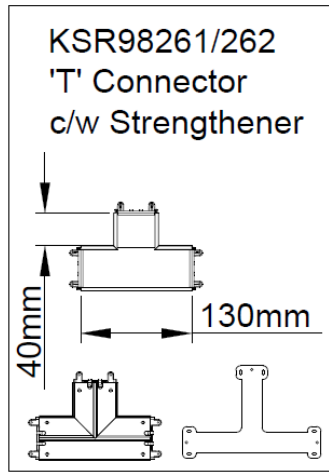

KSR Lighting is constantly developing and improving its products. For this reason, all product descriptions in this data sheet are intended as a general guide, and KSR may change specifications from time to time in the interest of product development, without prior notification or public announcement. All descriptions in this data sheet present only general particulars of the goods to which they refer and shall not form part of any contract. Data in this guide has been obtained in controlled experimental conditions. However, KSR Lighting cannot accept any liability arising from the reliance on such data to the extent permitted.