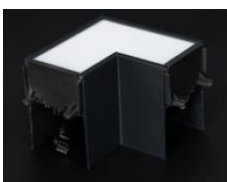

Product Features

- 5-year warranty
- Class I
- IP20
- CRI Ra>80
- Instant on
- 3 switchable Colour temperatures 3000K/4000K/6000K
- Surface or Suspended (suspension kit supplied with each fitting)
- Dimmable Options Available upon request
- Emergency Option available
- Plug & Play accessories
- Wide 110° beam angle

KSR98259