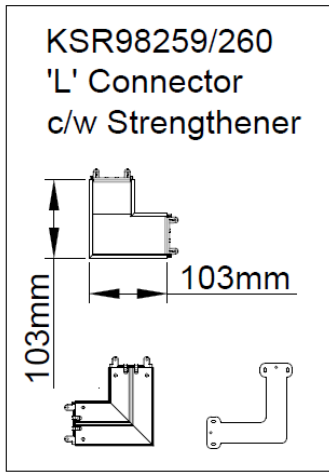

KSR Lighting is constantly developing and improving its products. For this reason, all product descriptions in this data sheet are intended as a general guide, and KSR may change specifications from time to time in the interest of product development, without prior notification or public announcement. All descriptions in this data sheet present only general particulars of the goods to which they refer and shall not form part of any contract. Data in this guide has been obtained in controlled experimental conditions. However, KSR Lighting cannot accept any liability arising from the reliance on such data to the extent permitted.