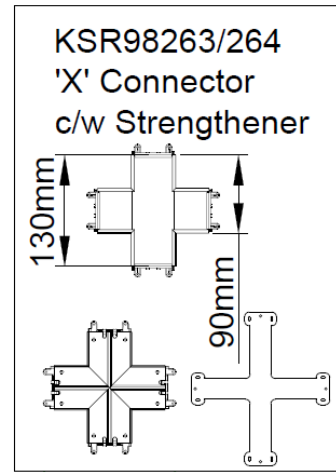

KSR Lighting is constantly developing and improving its products. For this reason, all product descriptions in this data sheet are intended as a general guide, and KSR may change specifications from time to time in the interest of product development, without prior notification or public announcement. All descriptions in this data sheet present only general particulars of the goods to which they refer and shall not form part of any contract. Data in this guide has been obtained in controlled experimental conditions. However, KSR Lighting cannot accept any liability arising from the reliance on such data to the extent permitted.