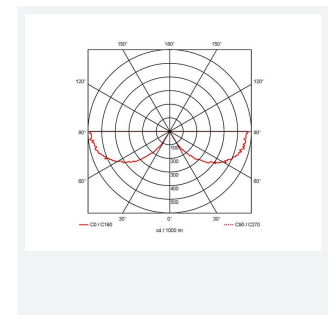

# Adler Exit Sign

Adler Exit Sign Maintained / Non-Maintained  
Code: AADL/3M/W

Category	Emergency
Application	Ancillary, Commercial, Education, Healthcare, Hospitality, Industrial, Retail
Specification	Architectural

GENERAL INFORMATION	
Wattage	2W
CRI	70
CCT	6500K
Input	220/240V
Operating Temp	0°C - 40°C
SDCM	6
Product Weight without Packaging	0.861 kg

TECHNICAL INFORMATION	
Light Source	LED
Colour / Finish	White
IP Rating	IP20
Class Protection	1
Internal / External	Internal
Surface / Recessed / Suspended	Ceiling, Recessed, Suspended, Wall
Lumen Depreciation	L70 50,000h
Warranty (Years)	5
CE Mark	Yes
Height	212 mm
Accessories	AADL/WB/W, AADL/WB/BLK, AADL/SRK/W, AADL/SRK/BLK