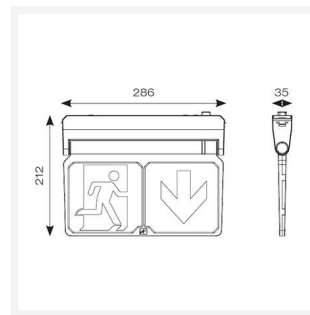

# Adler Exit Sign

Adler Exit Sign Maintained / Non-Maintained  
Code: AADL/3M/W

Category	Emergency
Application	Ancillary, Commercial, Education, Healthcare, Hospitality, Industrial, Retail
Specification	Architectural

## PRODUCT FEATURES

- Rotatable legends to reduce waste and increase flexibility
- One fitting that enables choice of five different mounting options: Suspension, Recessed, Ceiling surface, Wall surface, Side arm wall mounting
- LiFePO4 Lithium battery provides improved energy consumption, product reliability and lifetime
- Self-test emergency as standard
- Rotatable legends to reduce waste and increase flexibility
- 1 metre suspension cable supplied as standard
- Available in black and white finishes

GENERAL INFORMATION	
Wattage	2W
CRI	70
CCT	6500K
Input	220/240V
Operating Temp	0°C - 40°C
SDCM	6
Product Weight without Packaging	0.861 kg

TECHNICAL INFORMATION	
Light Source	LED
Colour / Finish	White
IP Rating	IP20
Class Protection	1
Internal / External	Internal
Surface / Recessed / Suspended	Ceiling, Recessed, Suspended, Wall
Lumen Depreciation	L70 50,000h
Warranty (Years)	5
CE Mark	Yes
Height	212 mm
Accessories	AADL/WB/W, AADL/WB/BLK, AADL/SRK/W, AADL/SRK/BLK