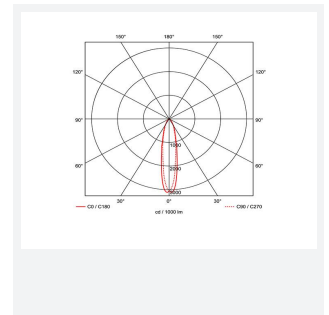

Beacon Adjustable

Beacon Emergency Adjustable Downlight Non-Code: ABLED/3NM

Category	Emergency
Application	Ancillary, Commercial, Education, Healthcare, Hospitality, Industrial, Retail
Specification	Performance

PRODUCT FEATURES

- LED Non-Maintained adjustable polycarbonate downlight
- Power and green charge LED are discreetly incorporated within the head
- 3 hour emergency output

GENERAL INFORMATION	
Wattage	5W
Lumens Delivered	266lm (Emergency)
Beam Angle	20
CRI	70
CCT	6500K
Input	220/240V
Operating Temp	0°C - 40°C
SDCM	6
Cut-Out Size	60mm
Product Weight without Packaging	0.655 kg

TECHNICAL INFORMATION	
Light Source	LED
Colour / Finish	White
IP Rating	IP20
Class Protection	1
Internal / External	Internal
Surface / Recessed / Suspended	Recessed
Lumen Depreciation	L70 50,000h
Warranty (Years)	5
CE Mark	Yes
Diameter	78 mm
Height	52 mm