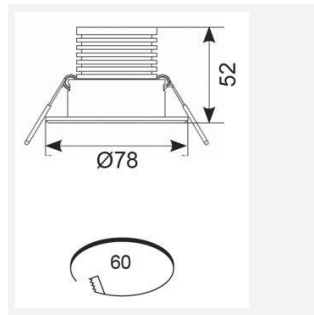

PRODUCT FEATURES

- LED Non-Maintained adjustable polycarbonate downlight
- Power and green charge LED are discreetly incorporated within the head
- 3 hour emergency output

GENERAL INFORMATION	
Wattage	5W
Lumens Delivered	266lm (Emergency)
Beam Angle	20
CRI	70
CCT	6500K
Input	220/240V
Operating Temp	0°C - 40°C
SDCM	6
Cut-Out Size	60mm
Product Weight without Packaging	0.655 kg

TECHNICAL INFORMATION	
Light Source	LED
Colour / Finish	White
IP Rating	IP20
Class Protection	1
Internal / External	Internal
Surface / Recessed / Suspended	Recessed
Lumen Depreciation	L70 50,000h
Warranty (Years)	5
CE Mark	Yes
Diameter	78 mm
Height	52 mm