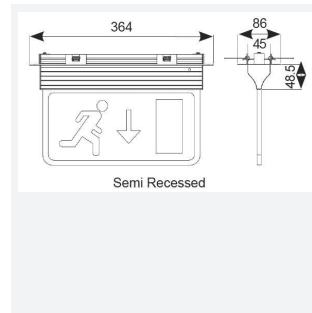

Eagle 3-In-1

Eagle 3-In-1 Exit Sign Maintained / Non-Code: AE3LED/3M/W

Category	Emergency
Application	Ancillary, Commercial, Education, Healthcare, Hospitality, Industrial, Retail
Specification	Performance

PRODUCT FEATURES

- Modern, slim, 5-In-1 LED Exit Sign
- 1 metre suspension cable supplied as standard
- Self-test option
- One fitting that enables choice of three different mounting options :- suspension, recessed or side arm wall mounting
- Viewing distance 25 metres

GENERAL INFORMATION	
Wattage	3W
CRI	70
CCT	6500K
Input	220/240V
Operating Temp	0°C - 40°C
SDCM	6
Cut-Out Size	330x60)mm (Semi-Recessed Kit)
Product Weight without Packaging	0.94 kg

TECHNICAL INFORMATION	
Light Source	LED
Colour / Finish	White
IP Rating	IP20
Class Protection	1
Internal / External	Internal
Surface / Recessed / Suspended	Ceiling, Recessed, Suspended, Wall
Lumen Depreciation	L70 50,000h
Warranty (Years)	5
CE Mark	Yes
Accessories	AE3LED/ALAR, AE3LED/L/AD, AE3LED/L/AU, AE3LED/SWB/W, AE3LED/CPA/W