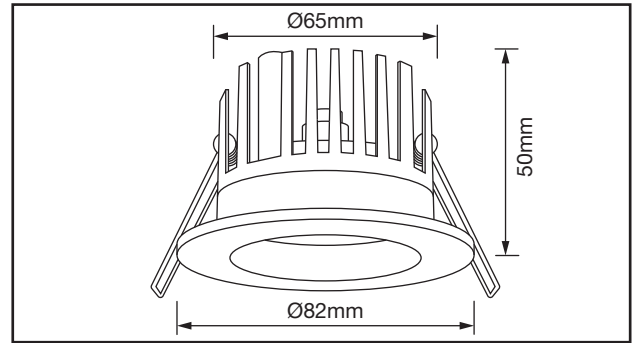

TECHNICAL SPECIFICATIONS

Code	Finish
AFD010BZ/WH	Polar White
AFD010BZ/SN	Satin Nickel
AFD010BZ/PC	Polished Chrome
AFD010BZ/BK	Carbon Black
AFD010BZ/MWMW	Matte White White Baffle
AFD010BZ/MWBB	Matte White Black Baffle