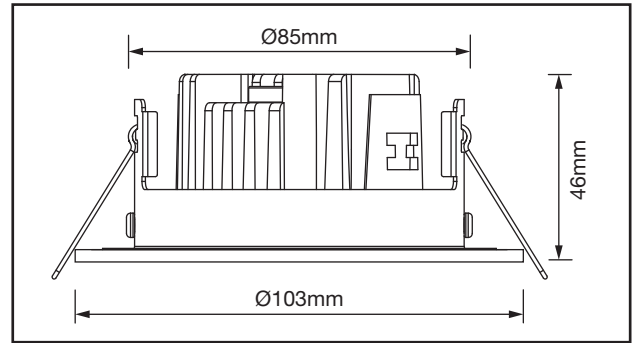

AFD110ADJBZ/**

Bezels For Defender Adjustable
(AFD110ADJD Range)

PRODUCT FEATURES

- Available In Polar White, Satin Nickel, Polished Chrome, Matte White
- Compatible With Defender Adjustable (AFD110ADJD) Models

TECHNICAL SPECIFICATIONS

Code	Finish
AFD110ADJBZ/WH	Polar White
AFD110ADJBZ/SN	Satin Nickel
AFD110ADJBZ/PC	Polished Chrome
AFD110ADJBZ/MW	Matte White

Polar White Bezel*
AFD110ADJBZ/WH

Polished Chrome Bezel*
AFD110ADJBZ/PC