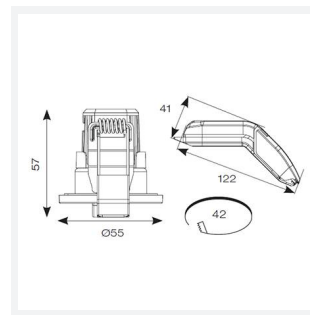

PRODUCT FEATURES

- Ultra slim remote driver with loop-in, loop-out push fit terminals provide an easy and efficient installation
- Can be used as the sole light source or as a complimentary product to Prism Pro / Prism Pro Anti-Glare
- Detachable LED driver for fast fix install
- Fully tested for 30, 60 and 90 minute ceiling types to meet Part B of Building Regulations
- Ultra slim remote driver with loop-in, loop-out push fit terminals provide an easy and efficient installation
- Unique angled LED driver for easy installation through the smaller downlight cut out
- Low profile design and arched remote driver allows installation into shallow ceiling voids
- Fully tested to meet Part C (moisture), Part E (acoustic) and Part L (energy) of Building Regulations

GENERAL INFORMATION	
Wattage	5W
Lumens Delivered	450lm (4000K)
Lm/W	90lm/W (4000K)
Beam Angle	60
CRI	80
CCT	2700/3000/4000/6000K
Input	220/240V
Operating Temp	-5°C - 25°C
SDCM	6
UGR	29
Cut-Out Size	42mm
Product Weight without Packaging	0.162 kg

TECHNICAL INFORMATION	
Light Source	LED
Colour / Finish	White
Fire Rated	Yes
IP Rating	IP65
Class Protection	2
Internal / External	Internal
Surface / Recessed / Suspended	Recessed
Lumen Depreciation	L80 54,000h
Warranty (Years)	5
CE Mark	Yes
Diameter	55 mm
Height	57 mm
Accessories	APRILEDP/MINIBZ/BLK, APRILEDP/MINIBZ/CH, APRILEDP/MINIBZ/SC, ACFLP/3