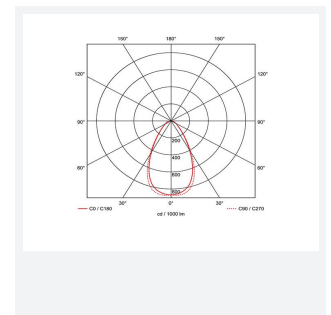

Prism Pro Mini Fire Rated

Prism Pro Mini CCT Fire Rated Downlight
Code: APRILEDP/MINI/CCT

Category	Downlights
Application	Ancillary, Hospitality, Residential, Retail
Specification	Architectural

PRODUCT FEATURES

GENERAL INFORMATION	
Wattage	5W
Lumens Delivered	450lm (4000K)
Lm/W	90lm/W (4000K)
Beam Angle	60
CRI	80
CCT	2700/3000/4000/6000K
Input	220/240V
Operating Temp	-5°C - 25°C
SDCM	6
UGR	29
Cut-Out Size	42mm
Product Weight without Packaging	0.162 kg

TECHNICAL INFORMATION	
Light Source	LED
Colour / Finish	White
Fire Rated	Yes
IP Rating	IP65
Class Protection	2
Internal / External	Internal
Surface / Recessed / Suspended	Recessed
Lumen Depreciation	L80 54,000h
Warranty (Years)	5
CE Mark	Yes
Diameter	55 mm
Height	57 mm
Accessories	APRILEDP/MINIBZ/BLK, APRILEDP/MINIBZ/CH, APRILEDP/MINIBZ/SC, ACFLP/3