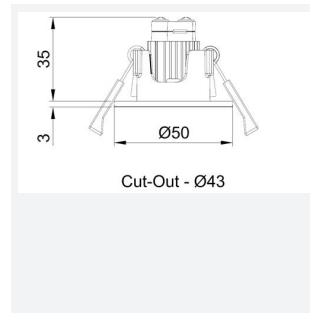

PRODUCT FEATURES

- Economic and compact LED Non-Maintained fixed downlight ideal for use in hotel bedrooms
- White and black powder coat paint finish
- Dimmable switch included for green charge indicator
- Integral selector switch provides option of high/medium/low brightness of green charging indicator
- LED combines power and green charge indicator
- 3 hour emergency output

GENERAL INFORMATION	
Wattage	2W
Lumens Delivered	110lm
Beam Angle	110
CRI	70
CCT	6500K
Input	220/240V
Operating Temp	0°C - 40°C
SDCM	6
Cut-Out Size	43mm
Product Weight without Packaging	0.341 kg

TECHNICAL INFORMATION	
Light Source	LED
Colour / Finish	White
IP Rating	IP20
Class Protection	1
Internal / External	Internal
Surface / Recessed / Suspended	Recessed
Lumen Depreciation	L70 50,000h
Warranty (Years)	5
CE Mark	Yes
Diameter	50 mm
Height	38 mm