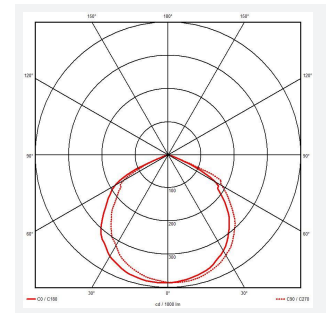

PRODUCT FEATURES

- Economic and compact LED Non-Maintained fixed downlight ideal for use in hotel bedrooms
- White and black powder coat paint finish
- Dimmable switch included for green charge indicator
- Integral selector switch provides option of high/medium/low brightness of green charging indicator
- LED combines power and green charge indicator
- 3 hour emergency output

GENERAL INFORMATION	
Wattage	2W
Lumens Delivered	110lm
Beam Angle	110
CRI	70
CCT	6500K
Input	220/240V
Operating Temp	0°C - 40°C
SDCM	6
Cut-Out Size	43mm
Product Weight without Packaging	0.341 kg

TECHNICAL INFORMATION	
Light Source	LED
Colour / Finish	White
IP Rating	IP20
Class Protection	1
Internal / External	Internal
Surface / Recessed / Suspended	Recessed
Lumen Depreciation	L70 50,000h
Warranty (Years)	5
CE Mark	Yes
Diameter	50 mm
Height	38 mm