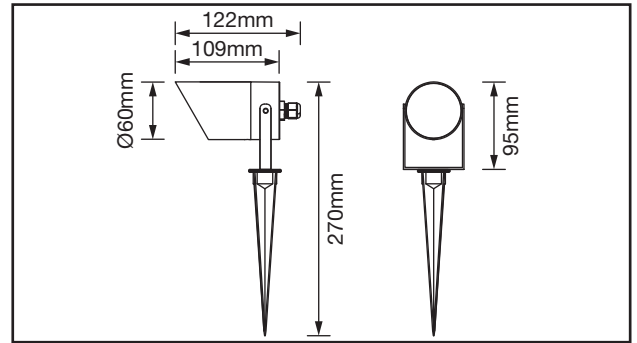

ASPK600

6W 220-240V AC IP65 Carbon Black
COB LED Garden Wall/Spike Light

Excalibur²

PRODUCT FEATURES

- Metal Gland Pre-Wired To 2.5m Of Toughened Rubber Cable
- Aluminium Body Featuring Anti-Glare Cowl
- IP65 Rated
- DiamondTec Halogen Styled Lens
- Interchangeable Coloured Glass Filters Available (Sold Separately)
- Detachable Spike for Surface Mounting
- Carbon Black Powder Coated Finish

TECHNICAL SPECIFICATIONS

Product Code	ASPK600/30	ASPK600/40
Luminous Flux (LM)	≤550lm	≤600lm
Useful Luminous Flux (LM)	≤550lm	≤600lm
CCT (Kelvin)	3000K	4000K
Beam Angle (°)	20	20
SDCM	<6	<6
CRI	>80	>80
Peak Intensity (cd)	3418	3075
Operating Voltage (V)	220-240V AC	220-240V AC
Max Output Power (W)	6W	6W
Operating Current (A max)	0.035A	0.035A
Standby Power (W)	<0W	<0W
Power Factor (Pf)	>0.7	>0.7
Class	I	I
Body Material	Aluminium	Aluminium
Frame Colour	Carbon Black	Carbon Black
Switching Cycles	15,000	15,000
Ingress Protection	IP65	IP65
Ambient Operating Temperature (°C)	-20°C~40°C	-20°C~40°C
Input Frequency (Hz)	50/60Hz	50/60Hz
Guarantee	3 Years	3 Years
Dimmable	No	No
Cable Length	2.5m	2.5m
Lifetime (L70 B50)	25,000 Hrs	25,000 Hrs